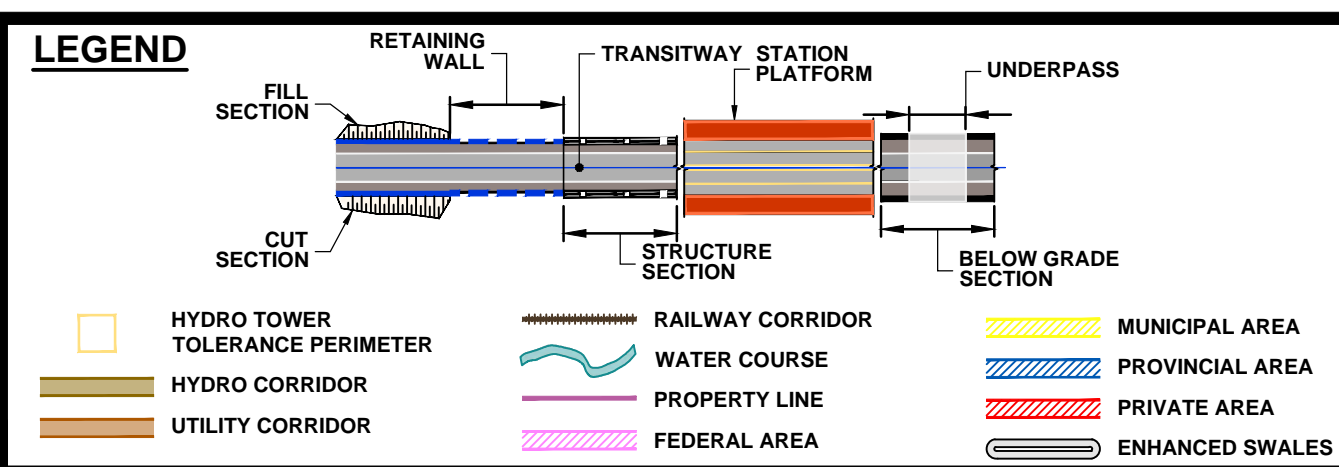

DRAWING NAME: J:\TOR\16234 ON-MTO 407 TRANSITWAY WC TO BRANTTITTS General\03 - Drawings\8 - Property\Plates\407 TW4-Plate 66.dwg
CREATED: Jul 13, 2020 4:28pm
MODIFIED:

407 TRANSITWAY
WEST OF BRANT STREET TO WEST OF HURONTARIO STREET
G.W.P. 16-20003, CA 2016-E-0038
PROPERTY PLAN
STA. 51+930 TO STA. 52+550

PLATE
66
DATE
11/20/2019