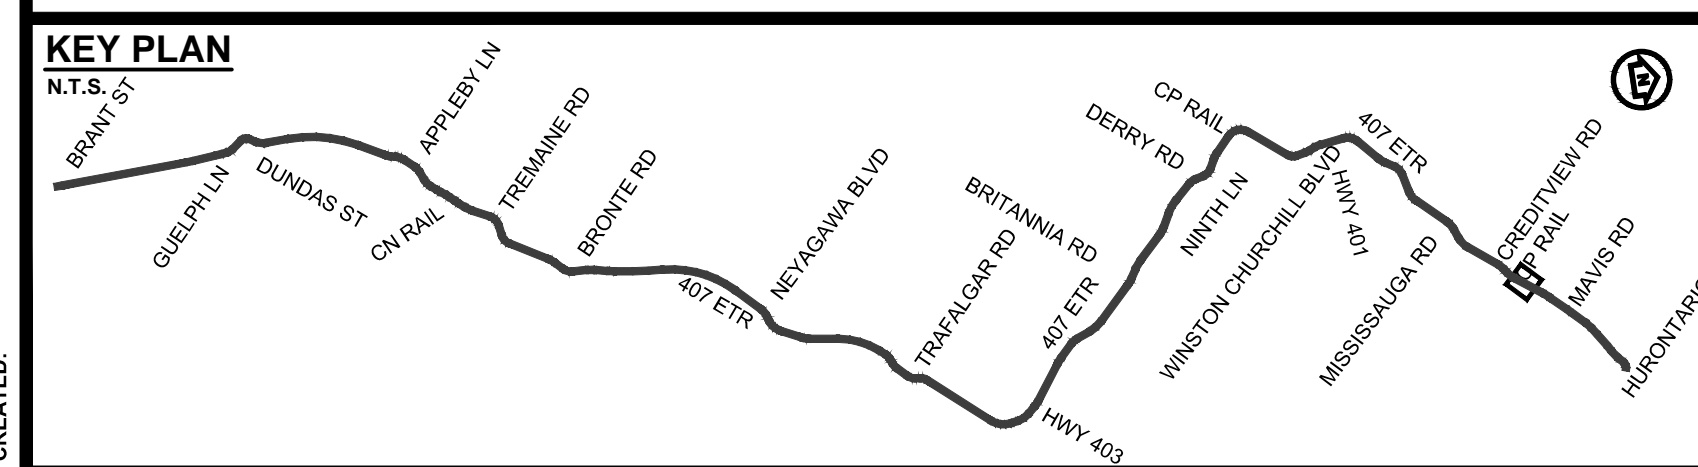

DRAWING NAME: J:\TOR\16234 ON-MTO 407 TRANSITWAY WC TO BRANTTITTS General\03 - Drawings\8 - Property\Plates\407 TW4-Plate 66.dwg
CREATED: Jul 13, 2020 4:28pm
MODIFIED:

407 TRANSITWAY
WEST OF BRANT STREET TO WEST OF HURONTARIO STREET
G.W.P. 16-20003, CA 2016-E-0038
PROPERTY PLAN
STA. 51+930 TO STA. 52+550

PLATE
66
DATE
11/20/2019